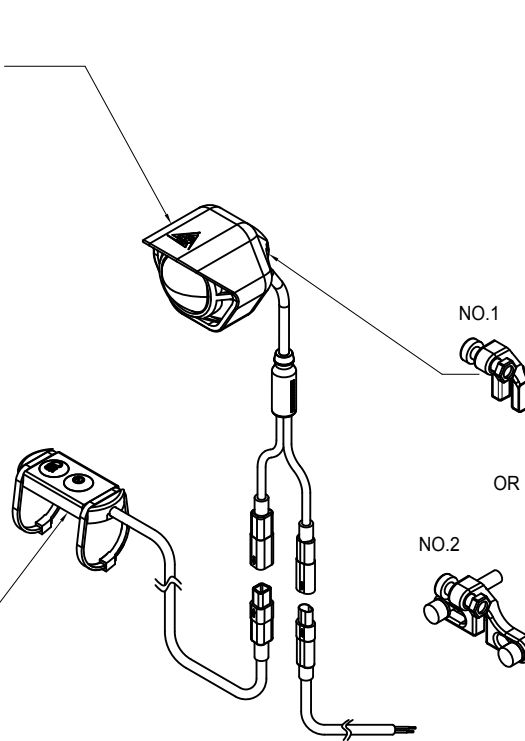

Product Specification

EP-4

Item

Specification

Input voltage	12 V
Low beam	1530 lm*
Wattage low beam	2~12 W
High beam	700 lm*
Wattage high beam	6 W
Daytime Running Light	
Wattage	0.96 W
Housing material	Aluminum
Color	BLACK
NO.1 Weight	123±5% g
NO.2 Weight	147±5% g

Version Date: 2019.04.25

UNIT:mm	SCALE	TOLERANCE	LED Light	
	1:2	± 0.5	Model	4-SERIES
MAKE	CHECK	CONFORM	MODEL	
			EP-4-00	

	Version Date	ECR No.	Description
--	--------------	---------	-------------