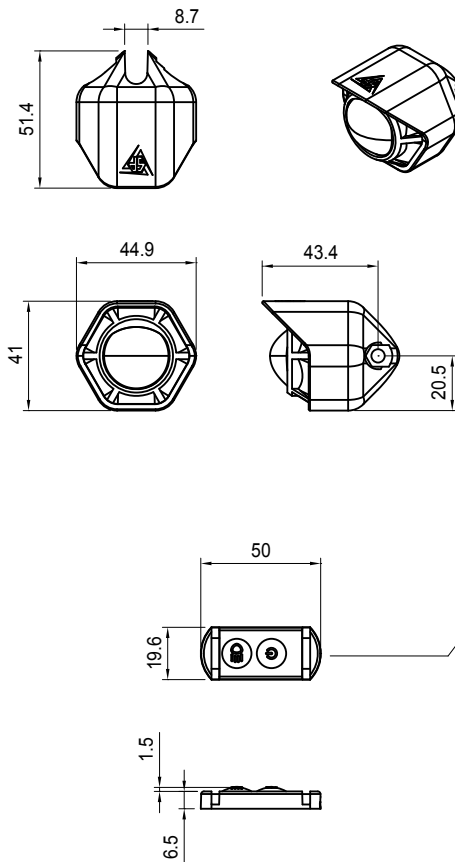

Product Specification

EP-4

Item

Specification

Input voltage	12 V
Low beam	1530 lm*
Wattage low beam	2~12 W
High beam	700 lm*
Wattage high beam	6 W
Daytime Running Light	
Wattage	0.96 W
Housing material	Aluminum
Color	BLACK
NO.1 Weight	123±5% g
NO.2 Weight	147±5% g

Version Date: 2019.04.25

UNIT:mm	SCALE	TOLERANCE	LED Light	
	1:2	± 0.5	Model	4-SERIES
MAKE	CHECK	CONFORM	MODEL	
			EP-4-00	

	Version Date	ECR No.	Description
--	--------------	---------	-------------