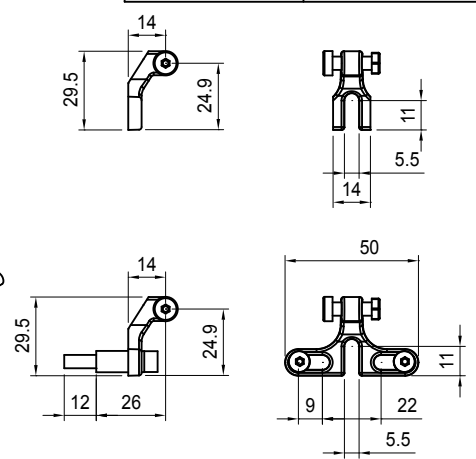

Product Specification

EP-4

Item

Specification

Input voltage	12 V
Low beam	1530 lm*
Wattage low beam	2~12 W
High beam	700 lm*
Wattage high beam	6 W
Daytime Running Light	
Wattage	0.96 W
Housing material	Aluminum
Color	BLACK
NO.1 Weight	123±5% g
NO.2 Weight	147±5% g

Version Date: 2019.04.25

UNIT:mm	SCALE	TOLERANCE	LED Light	
	1:2	± 0.5	Model	4-SERIES
MAKE	CHECK	CONFORM	MODEL	
			EP-4-00	

	Version Date	ECR No.	Description
--	--------------	---------	-------------