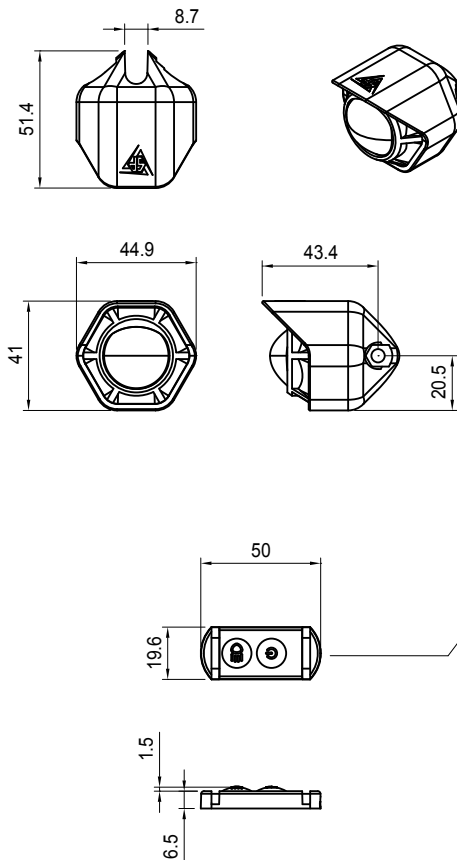

Product Specification

CP-4

Item

Specification

Power connection	USB
Input voltage	12 V
Low beam	1530 lm*
Wattage low beam	2~12 W
High beam	700 lm*
Wattage high beam	6 W
Daytime Running Light Wattage	0.96 W
Housing material	Aluminum
Color	BLACK
NO.1 Weight	130±5% g
NO.2 Weight	154±5% g

Version Date: 2019.04.25

UNIT:mm	SCALE	TOLERANCE	LED Light	
	1:2	± 0.5	Model	4-SERIES
MAKE	CHECK	CONFORM	MODEL	<b>CP-4-00</b>

△	Version Date	ECR No.	Description