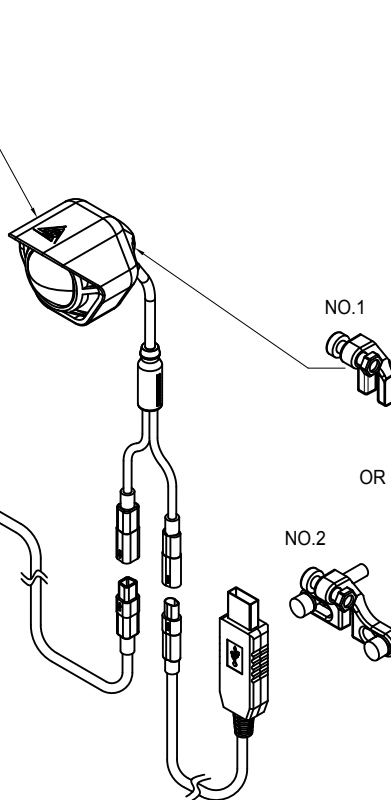

Product Specification

CP-4

Item

Specification

Power connection	USB
Input voltage	12 V
Low beam	1530 lm*
Wattage low beam	2~12 W
High beam	700 lm*
Wattage high beam	6 W
Daytime Running Light Wattage	0.96 W
Housing material	Aluminum
Color	BLACK
NO.1 Weight	130±5% g
NO.2 Weight	154±5% g

Version Date: 2019.04.25

UNIT:mm	SCALE	TOLERANCE	LED Light	
	1:2	± 0.5	Model	4-SERIES
MAKE	CHECK	CONFORM	MODEL	<b>CP-4-00</b>

△	Version Date	ECR No.	Description