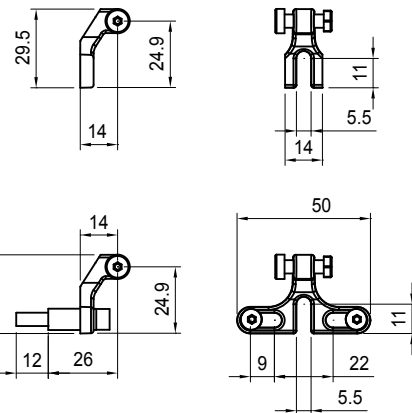

Product Specification

CP-4

Item

Specification

Power connection	USB
Input voltage	12 V
Low beam	1530 lm*
Wattage low beam	2~12 W
High beam	700 lm*
Wattage high beam	6 W
Daytime Running Light Wattage	0.96 W
Housing material	Aluminum
Color	BLACK
NO.1 Weight	130±5% g
NO.2 Weight	154±5% g

Version Date: 2019.04.25

UNIT:mm	SCALE	TOLERANCE	LED Light	
	1:2	± 0.5	Model	4-SERIES
MAKE	CHECK	CONFORM	MODEL	<b>CP-4-00</b>

△	Version Date	ECR No.	Description